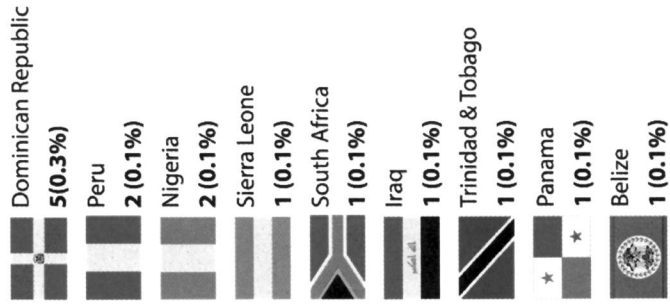

AGE

Age Range: **17-71**
 Average Age of Smuggler: **30**
 17-26 years: **679 (47.5%)**
 27-36 years: **446 (31.2%)**
 37-46 years: **210 (14.7%)**
 47-56 years: **69 (4.8%)**
 57-66 years: **25 (1.7%)**
 67+ years: **1 (0.1%)**

SEX

PRIOR CRIMINAL HISTORY

Yes: **571 (40%)**
 Violent: **99 (17.3%)**
 Non-violent: **472 (82.7%)**
 No: **813 (56.9%)**
 No data available at time of collection: **46 (3.2%)**

COMBINATION CHARGES

With weapons: **87 (6.1%)**
 With stolen vehicles: **28 (2.0%)**
 With felony evading: **106 (7.4%)**
 With drugs: **65 (4.5%)**
 With warrants: **52 (3.6%)**

SMUGGLING DATA

CITIZENSHIP STATUS

US RESIDENCY

- Non-residents: **116 (8.1%)**
 Residents: **1314 (91.9%)**
1. Texas: **1146 (87.2%)**
 2. Oklahoma: **42 (3.2%)**
 3. Louisiana: **20 (1.5%)**
 4. California: **18 (1.4%)**
 5. Georgia: **10 (.08%)**
 6. Other States: **78 (5.9%)** – IL, AR, FL, AL, MO, MS, NY, NC, TN, AZ, IO, KS, NJ, NE, IN, KY, MD, CO, ID, MA, MI, ND, OH, VA

TOP 15 TEXAS CITIES

1. Houston: **351 (30.6%)**
2. San Antonio: **168 (14.7%)**
3. Austin: **65 (5.7%)**
4. Dallas: **56 (4.9%)**
5. Corpus Christi: **23 (2.0%)**
6. Alice: **20 (1.7%)**
7. Crystal City: **16 (1.4%)**
8. Fort Worth: **16 (1.4%)**
9. Eagle Pass: **15 (1.3%)**
10. Katy: **13 (1.1%)**
11. Pasadena: **13 (1.1%)**
12. Humble: **12 (1.0%)**
13. Laredo: **11 (1.0%)**
14. Conroe: **9 (0.8%)**
15. Irving: **9 (0.8%)**