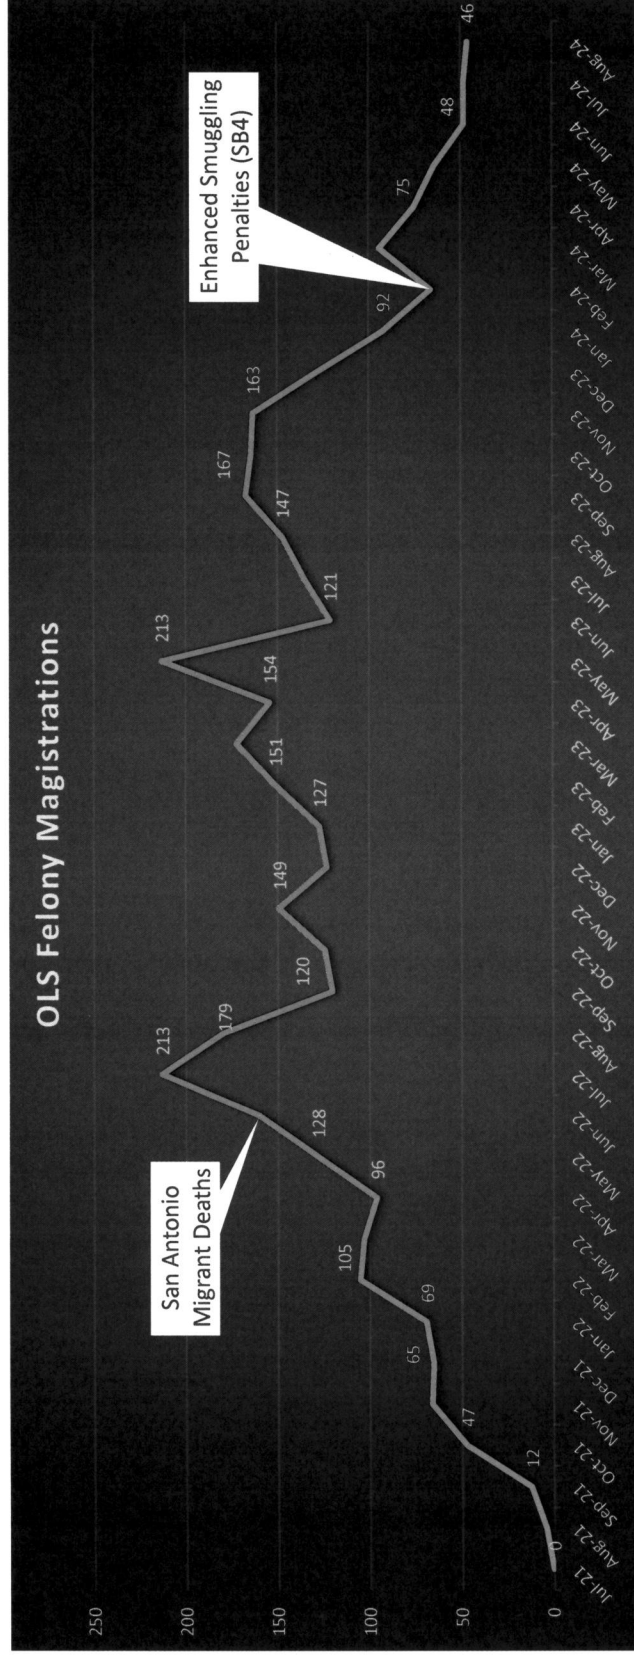

FELONY MAGISTRATIONS AT CENTRAL MAGISTRATION

Felony magistrations are recorded when a probable cause statement includes at least one felony charge.