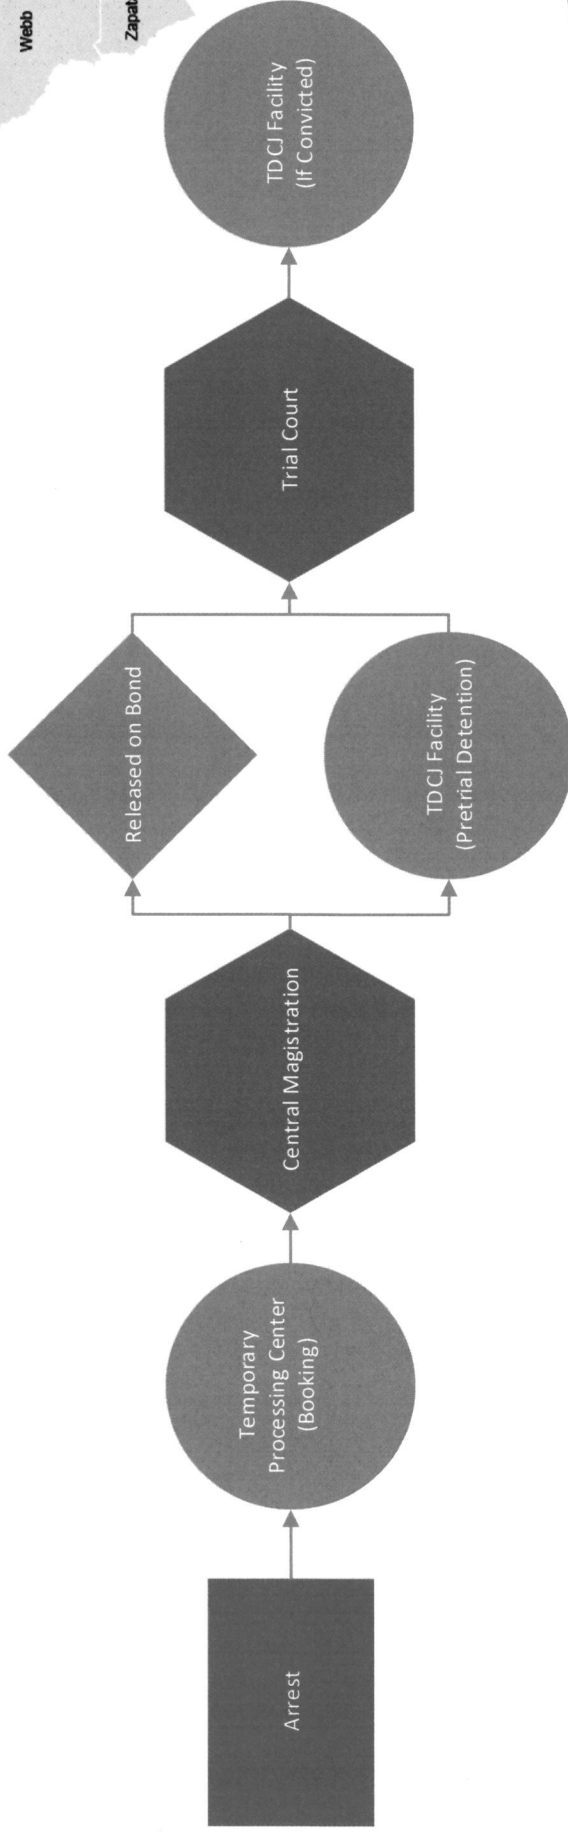

HOUSE STATE
AFFAIRS

OPERATION
LONE STAR

TEXAS OFFICE OF COURT ADMINISTRATION
MEGAN LAVOIE, ADMINISTRATIVE DIRECTOR
SEPTEMBER 30, 2024

CENTRAL MAGISTRATION CASE PROCESS

CENTRAL MAGISTRATION DATA

Type of Case