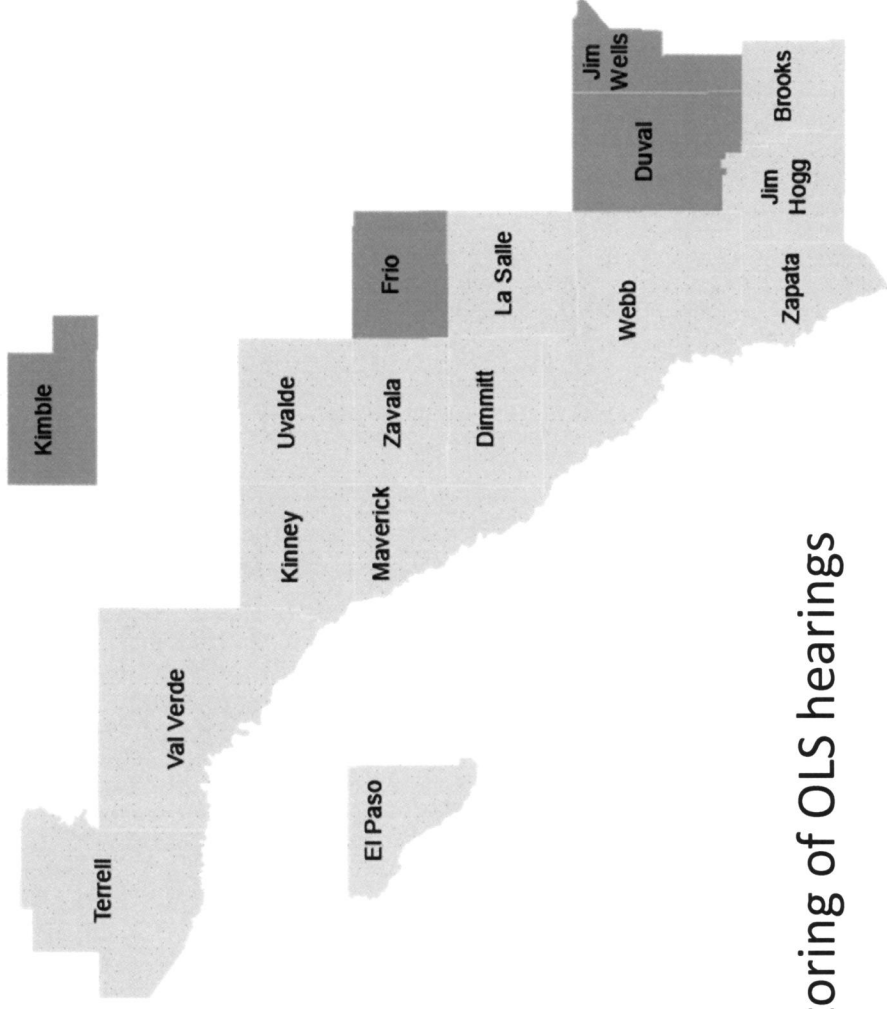

COURT SUPPORT

OLS Court Manager

Court Consultant

Court Interpreters

Court Administrative Assistants

162 on site visits

Daily virtual consultations and monitoring of OLS hearings