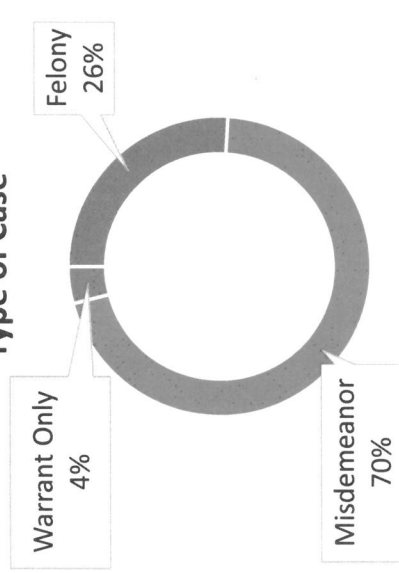

Interpreters at Magistration

CENTRAL MAGISTRATION DATA

Type of Case