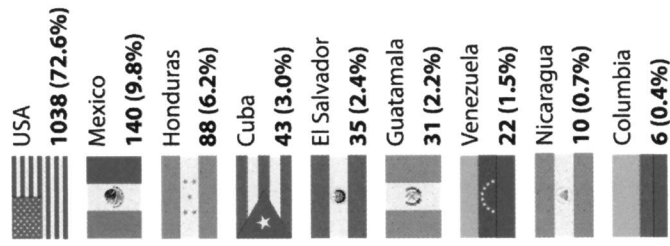

AGE

Age Range: **17-71**
 Average Age of Smuggler: **30**
 17-26 years: **679 (47.5%)**
 27-36 years: **446 (31.2%)**
 37-46 years: **210 (14.7%)**
 47-56 years: **69 (4.8%)**
 57-66 years: **25 (1.7%)**
 67+ years: **1 (0.1%)**

SEX

PRIOR CRIMINAL HISTORY

Yes: **571 (40%)**
 Violent: **99 (17.3%)**
 Non-violent: **472 (82.7%)**
 No: **813 (56.9%)**
 No data available at time of collection: **46 (3.2%)**

COMBINATION CHARGES

With weapons: **87 (6.1%)**
 With stolen vehicles: **28 (2.0%)**
 With felony evading: **106 (7.4%)**
 With drugs: **65 (4.5%)**
 With warrants: **52 (3.6%)**

SMUGGLING DATA

CITIZENSHIP STATUS

US RESIDENCY

- Non-residents: **116 (8.1%)**
 Residents: **1314 (91.9%)**
1. Texas: **1146 (87.2%)**
 2. Oklahoma: **42 (3.2%)**
 3. Louisiana: **20 (1.5%)**
 4. California: **18 (1.4%)**
 5. Georgia: **10 (.08%)**
 6. Other States: **78 (5.9%)** – IL, AR, FL, AL, MO, MS, NY, NC, TN, AZ, IO, KS, NJ, NE, IN, KY, MD, CO, ID, MA, MI, ND, OH, VA

TOP 15 TEXAS CITIES

1. Houston: **351 (30.6%)**
2. San Antonio: **168 (14.7%)**
3. Austin: **65 (5.7%)**
4. Dallas: **56 (4.9%)**
5. Corpus Christi: **23 (2.0%)**
6. Alice: **20 (1.7%)**
7. Crystal City: **16 (1.4%)**
8. Fort Worth: **16 (1.4%)**
9. Eagle Pass: **15 (1.3%)**
10. Katy: **13 (1.1%)**
11. Pasadena: **13 (1.1%)**
12. Humble: **12 (1.0%)**
13. Laredo: **11 (1.0%)**
14. Conroe: **9 (0.8%)**
15. Irving: **9 (0.8%)**