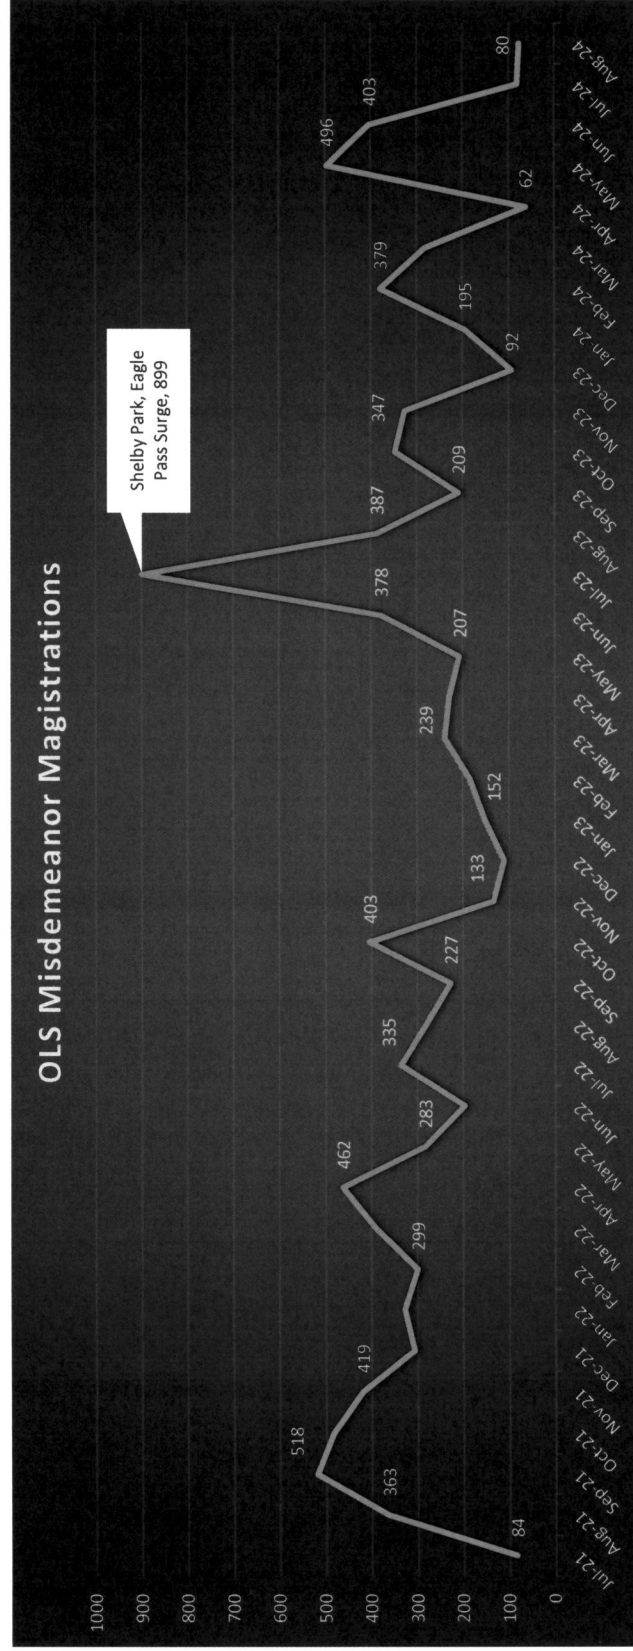

MISDEMEANOR MAGISTRATION AT CENTRAL MAGISTRATION