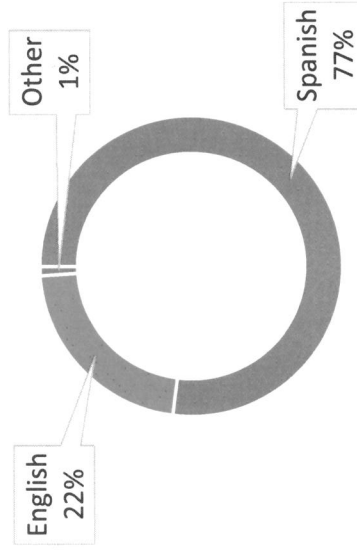

Interpreters at Magistration