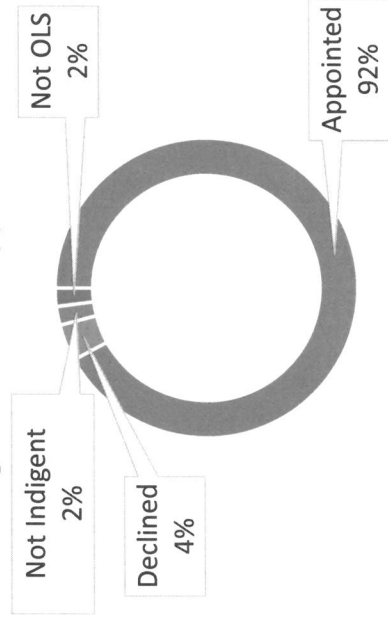

16.22 Mental Health Assessments

Indigent Defense Appointments