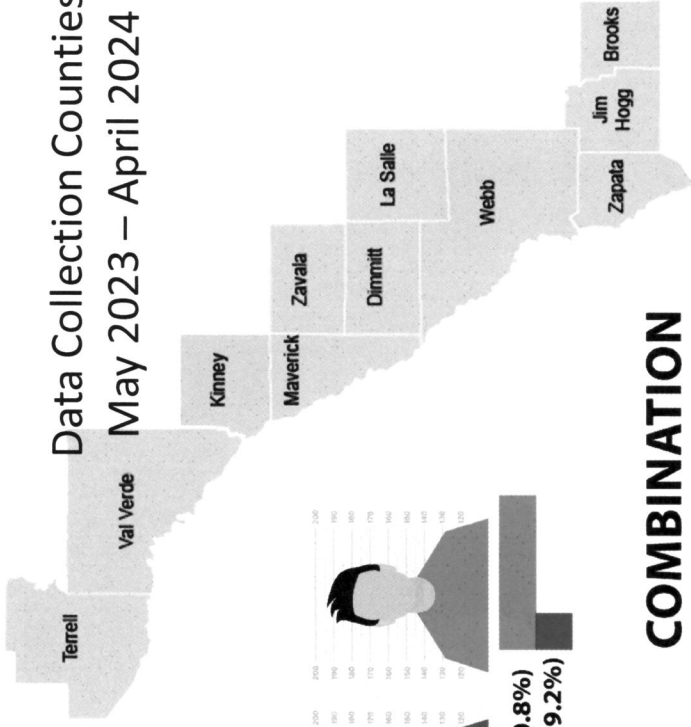

COUNTY OF ARREST AT CENTRAL MAGISTRATION

- Kinney ■ Maverick ■ Val Verde ■ Webb ■ Jim Hogg ■ Zavala
- Dimmit ■ Zapata ■ Uvalde ■ Terrell ■ Brooks ■ La Salle

SMUGGLING DATA

Data Collection Counties
May 2023 – April 2024

AGE

Age Range: **17-71**
 Average Age of Smuggler: **30**
 17-26 years: **679 (47.5%)**
 27-36 years: **446 (31.2%)**
 37-46 years: **210 (14.7%)**
 47-56 years: **69 (4.8%)**
 57-66 years: **25 (1.7%)**
 67+ years: **1 (0.1%)**