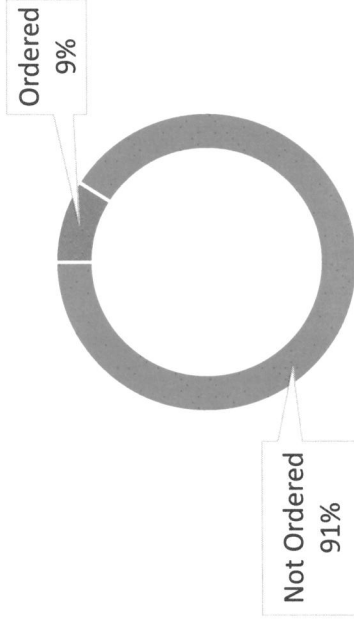

16.22 Mental Health Assessments