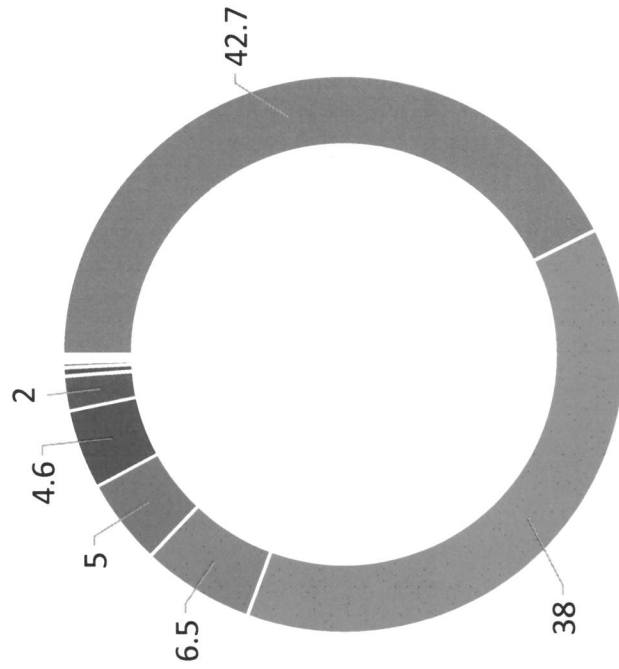

COUNTY OF ARREST AT CENTRAL MAGISTRATION

- Kinney   ■ Maverick   ■ Val Verde   ■ Webb   ■ Jim Hogg   ■ Zavala
- Dimmit   ■ Zapata   ■ Uvalde   ■ Terrell   ■ Brooks   ■ La Salle